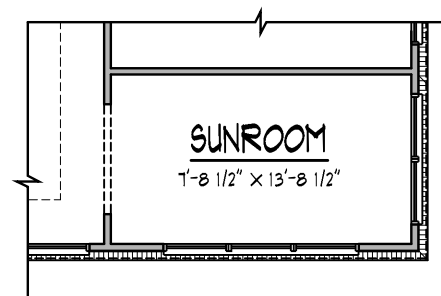

MONTGOMERY CRAFTSMAN ELEVATION

NOT TO SCALE

MONTGOMERY BROCHURE PLAN
NOT TO SCALE 1,692 SQ. FT. (FINISHED)

MONTGOMERY BROCHURE PLAN
OPTIONAL BONUS ROOM AND OPTIONAL FULL BATH
NOT TO SCALE 521 SQ. FT. (FINISHED)

OPTIONAL ROLL-IN SHOWER
NOT TO SCALE

OPTIONAL SUNROOM
NOT TO SCALE

OPTIONAL SUNROOM
NOT TO SCALE