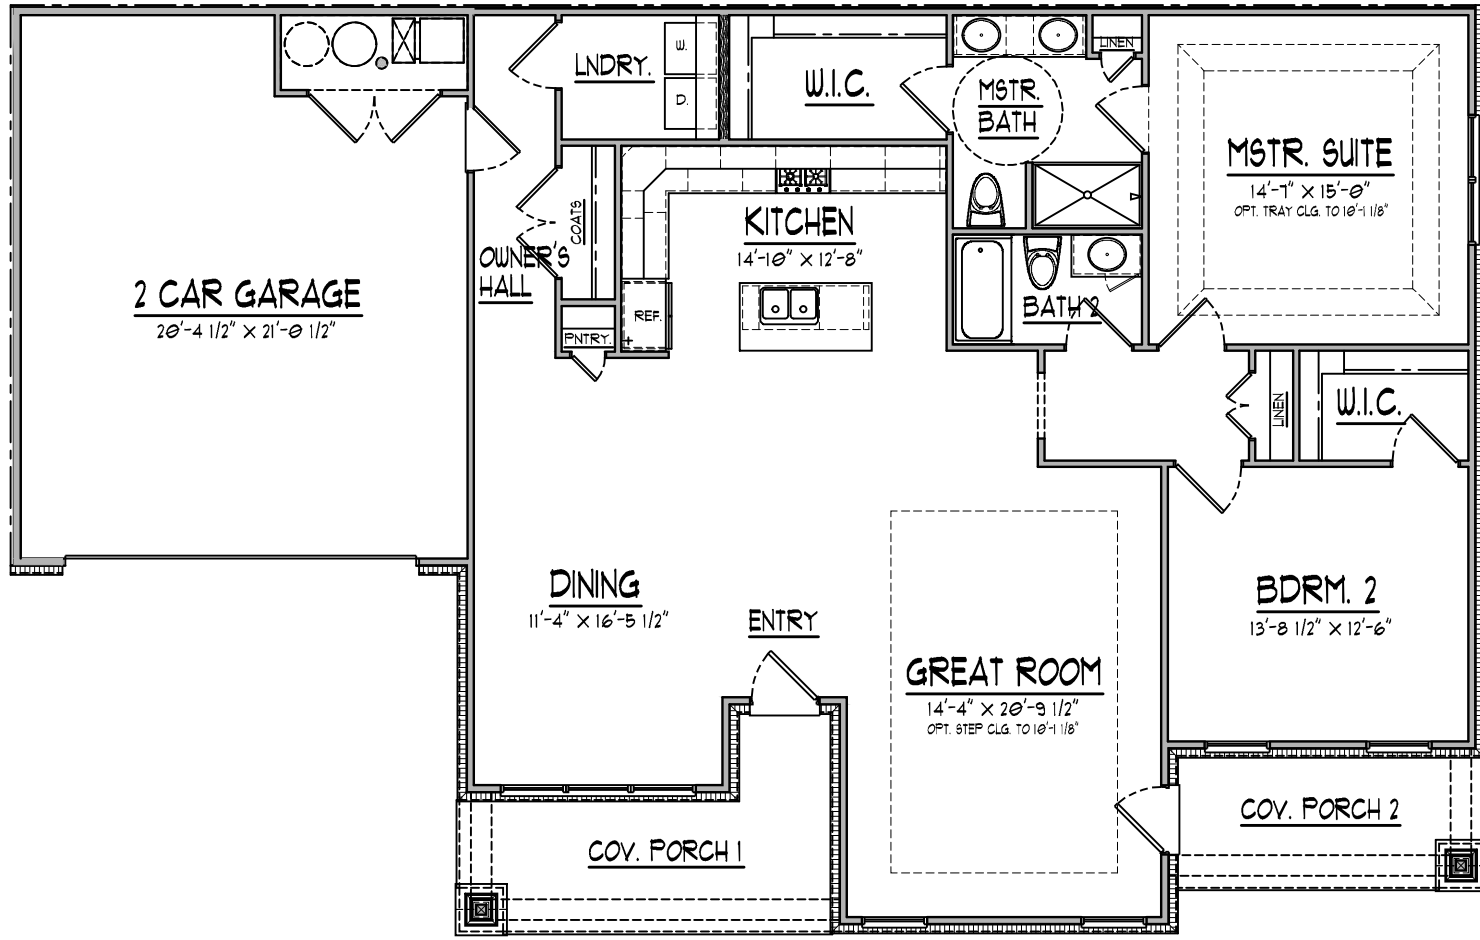

MONTGOMERY CRAFTSMAN ELEVATION

NOT TO SCALE

MONTGOMERY BROCHURE PLAN
NOT TO SCALE 1,692 SQ. FT. (FINISHED)

MONTGOMERY BROCHURE PLAN
OPTIONAL BONUS ROOM AND OPTIONAL FULL BATH
NOT TO SCALE 521 SQ. FT. (FINISHED)

OPTIONAL ROLL-IN SHOWER
NOT TO SCALE

OPTIONAL SUNROOM
NOT TO SCALE

OPTIONAL SUNROOM
NOT TO SCALE