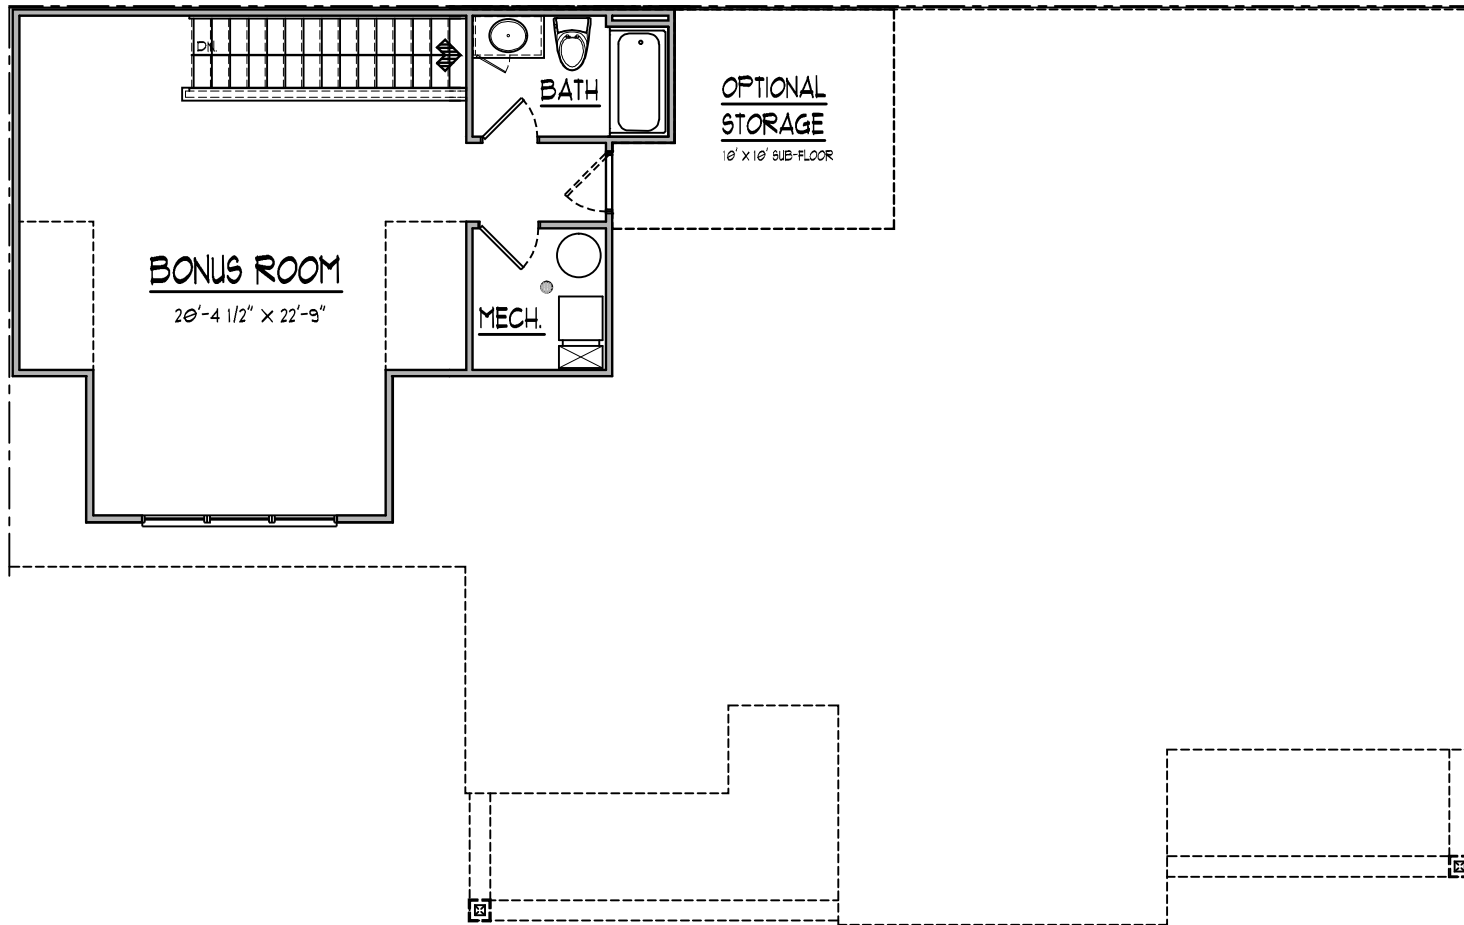

MONTGOMERY CRAFTSMAN ELEVATION

NOT TO SCALE

MONTGOMERY BROCHURE PLAN
NOT TO SCALE 1,692 SQ. FT. (FINISHED)

MONTGOMERY BROCHURE PLAN
OPTIONAL BONUS ROOM AND OPTIONAL FULL BATH
NOT TO SCALE 521 SQ. FT. (FINISHED)

OPTIONAL ROLL-IN SHOWER
NOT TO SCALE

OPTIONAL SUNROOM
NOT TO SCALE

OPTIONAL SUNROOM
NOT TO SCALE