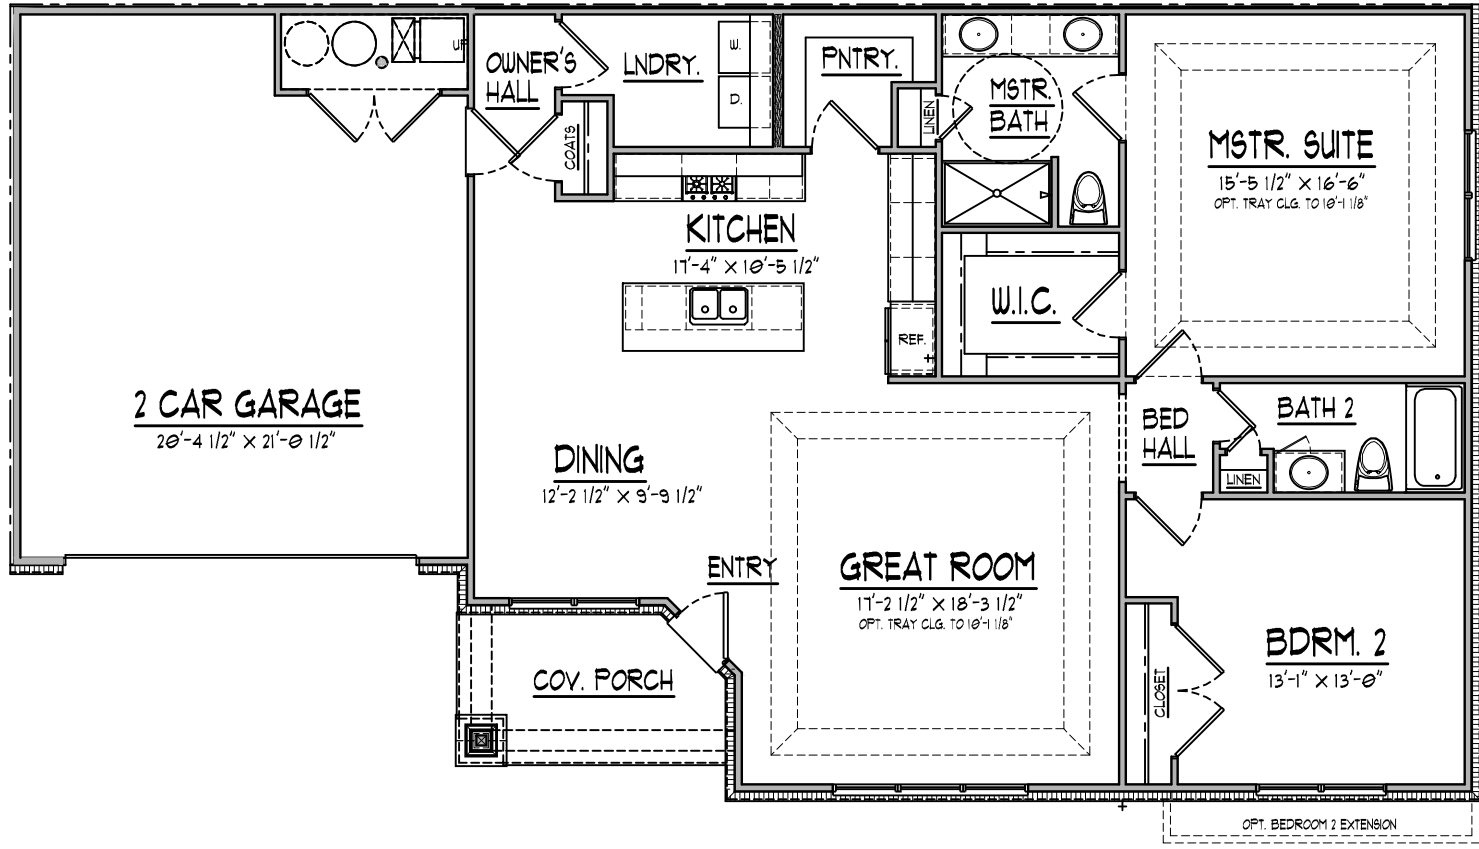

DEAN CRAFTSMAN ELEVATION

NOT TO SCALE

**DEAN BROCHURE PLAN**  
NOT TO SCALE 1,545 SQ. FT. (FINISHED)

DEAN BROCHURE PLAN  
OPTIONAL BONUS ROOM AND OPTIONAL FULL BATH  
NOT TO SCALE 521 SQ. FT. (FINISHED)

OPTIONAL BEDROOM 2 EXTENSION

NOT TO SCALE

OPTIONAL ROLL-IN SHOWER

NOT TO SCALE

OPTIONAL BEDROOM 2 EXTENSION

NOT TO SCALE