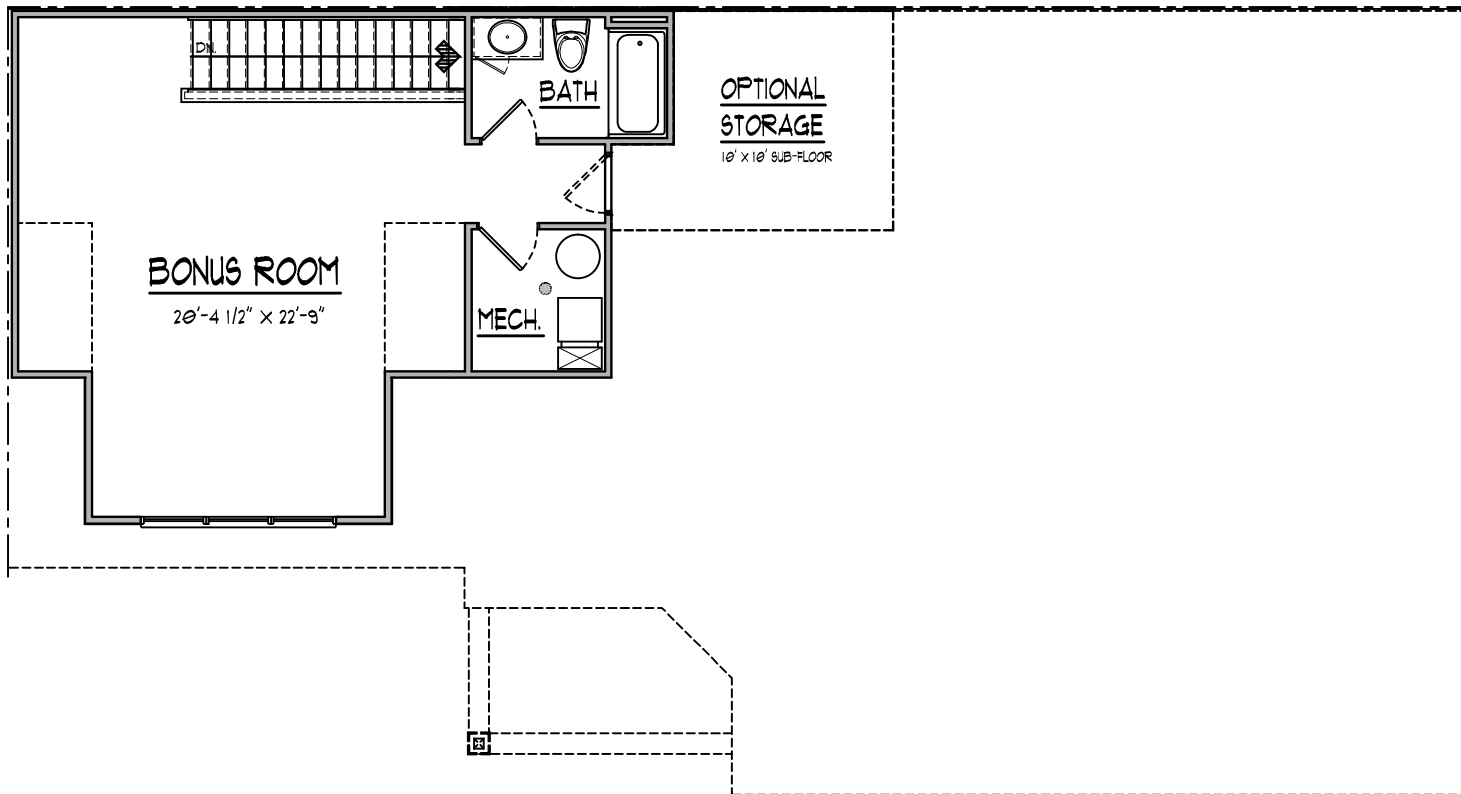

DEAN CRAFTSMAN ELEVATION

NOT TO SCALE

**DEAN BROCHURE PLAN**  
NOT TO SCALE 1,545 SQ. FT. (FINISHED)

DEAN BROCHURE PLAN  
OPTIONAL BONUS ROOM AND OPTIONAL FULL BATH  
NOT TO SCALE 521 SQ. FT. (FINISHED)

OPTIONAL BEDROOM 2 EXTENSION

NOT TO SCALE

OPTIONAL ROLL-IN SHOWER

NOT TO SCALE

OPTIONAL BEDROOM 2 EXTENSION

NOT TO SCALE