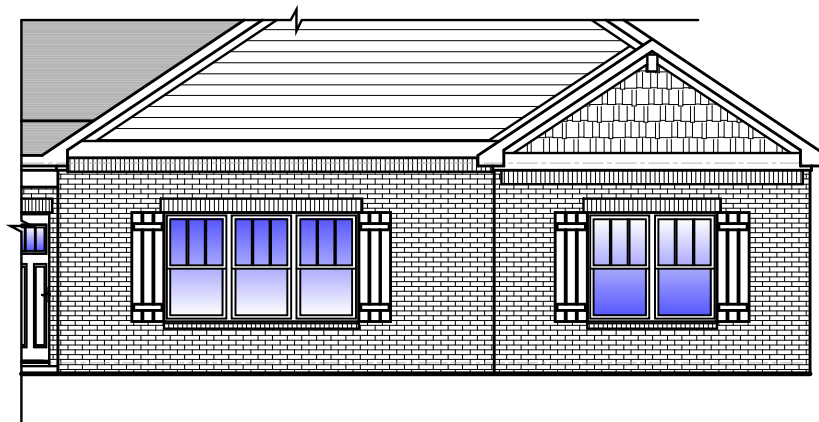

DEAN CRAFTSMAN ELEVATION

NOT TO SCALE

**DEAN BROCHURE PLAN**  
NOT TO SCALE 1,545 SQ. FT. (FINISHED)

DEAN BROCHURE PLAN  
OPTIONAL BONUS ROOM AND OPTIONAL FULL BATH  
NOT TO SCALE 521 SQ. FT. (FINISHED)

OPTIONAL BEDROOM 2 EXTENSION

NOT TO SCALE

OPTIONAL ROLL-IN SHOWER

NOT TO SCALE

OPTIONAL BEDROOM 2 EXTENSION

NOT TO SCALE