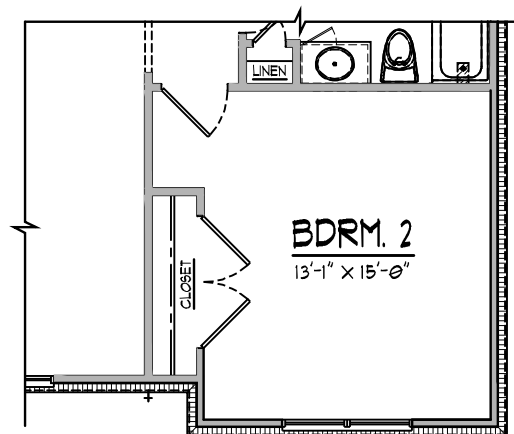

DEAN CRAFTSMAN ELEVATION

NOT TO SCALE

**DEAN BROCHURE PLAN**  
NOT TO SCALE 1,545 SQ. FT. (FINISHED)

DEAN BROCHURE PLAN  
OPTIONAL BONUS ROOM AND OPTIONAL FULL BATH  
NOT TO SCALE 521 SQ. FT. (FINISHED)

OPTIONAL BEDROOM 2 EXTENSION

NOT TO SCALE

OPTIONAL ROLL-IN SHOWER

NOT TO SCALE

OPTIONAL BEDROOM 2 EXTENSION

NOT TO SCALE